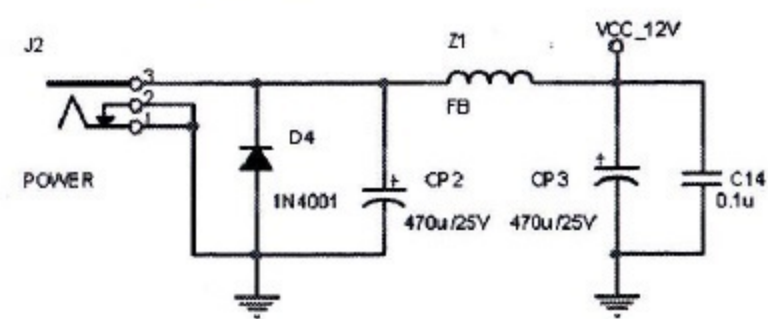

- 9018
- 8050
- 2SK30A
- 2N7000
- D882
- 1N4148
- 1N4001

T1
FT37-43 black
0.51mm
6T / 6T

T2
FT37-43 black
0.51mm
8T : 2T

L1, L2
T37-2 red
0.51mm
16T

DC
12V

- M1 HOLD_0
- M2 HOLD_0
- M3 HOLD_0
- M4 HOLD_0

super ROCKMITE KIT OF CHINA modified for TUNE_RM BY OK1IF